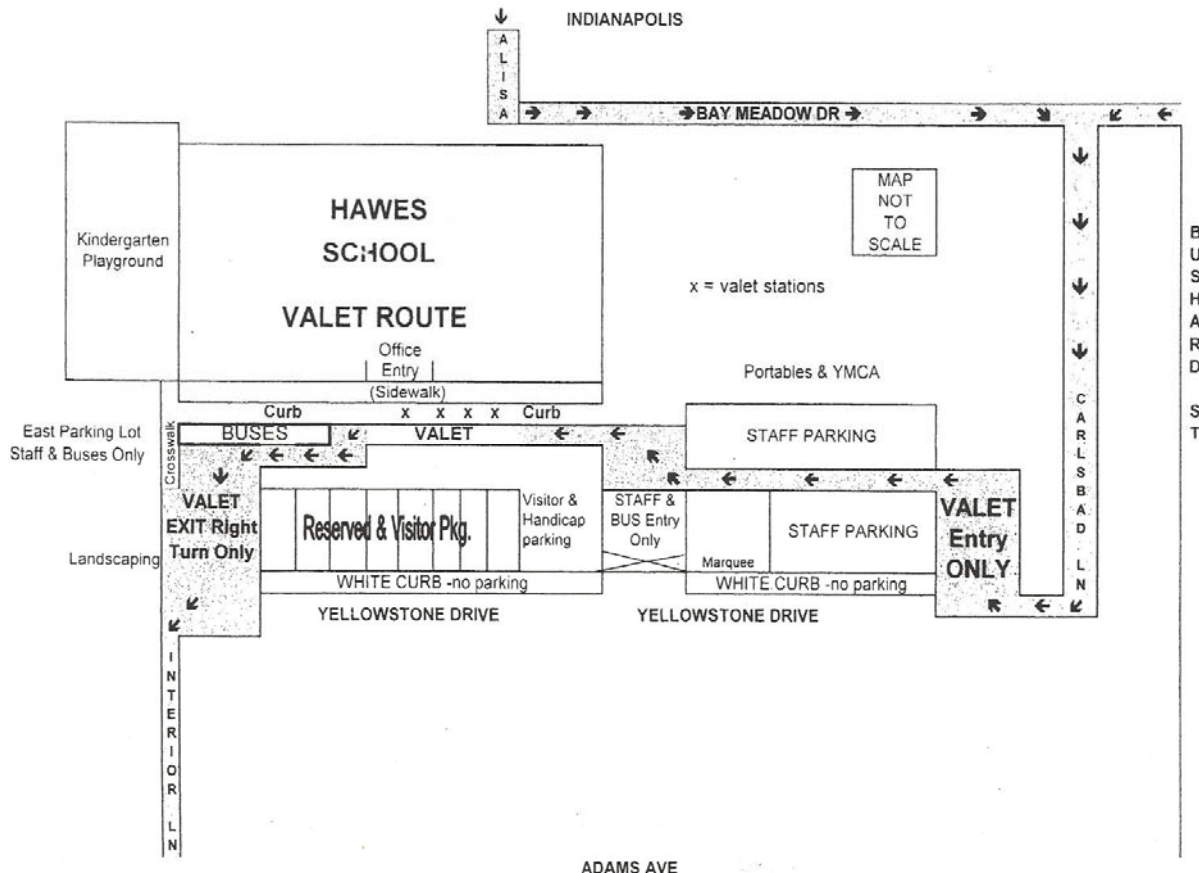

Hawes Elementary School

Tired of the crazy traffic at drop-off time?

Just want your child to make it to line safely?

Introducing the Hawes Valet Service

- *Drop your child off safely in front of the school office without battling for a parking spot!
*Cruise up to the office curb as your child is safely assisted out of the car by our Hawes Valets!
*Streamline your time! With multiple Valet stations inside the front lot, you'll be in and out in a snap and on your way!
*This FREE service starts at 8:10a.m. every day.
*Our Goal: to increase the safety of our students at drop off time and ease traffic congestion on Yellowstone.

Please refer to the diagram below and on back of page for routes and clarification

Valet Traffic Route

HAWES SCHOOL CURBSIDE KINDER PICKUP

Dear Kindergarten parents,

I'm happy to inform you about our "Curbside Kinder Pickup" system! Our goal is to streamline the kindergarten pickup process, keep our kids safe, and minimize the frustration you have as you try to park.

Here's how it works:

*Display your name plate on the dash of your car – this tells the teacher on duty who you are and who you're there to pick up

*Enter in the driveway near the YMCA portables closest to Bushard (come in on Yellowstone and make a right into the driveway)

*Travel through the parking lot to the bus zone in front of the school office where you will pull to the curb and your child will be sent to your car for a quick and easy pickup!

*Drive through the parking lot and turn right out of the EXIT ONLY driveway